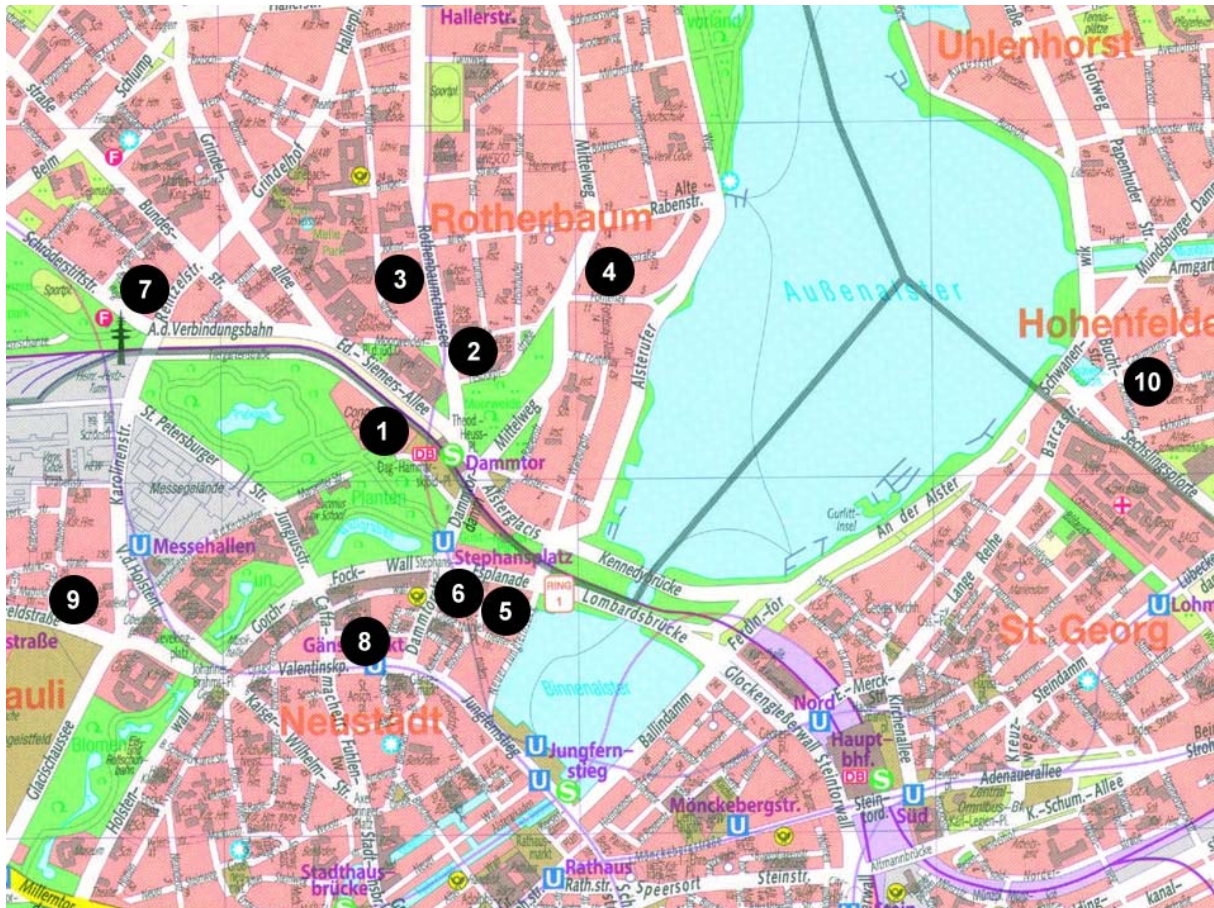

**OMAE 2006 Hotel Map
Hamburg, Germany
4 - 9 June 2006**

1. CCH-Congress Center
1. Radisson SAS
2. Elysée
3. Am Dammtor
4. Hotel Intercontinental
5. Baseler Hof
6. Alster-Hof
7. Mercure an der Messe
8. Oper
9. NH City
10. Crowne Plaza